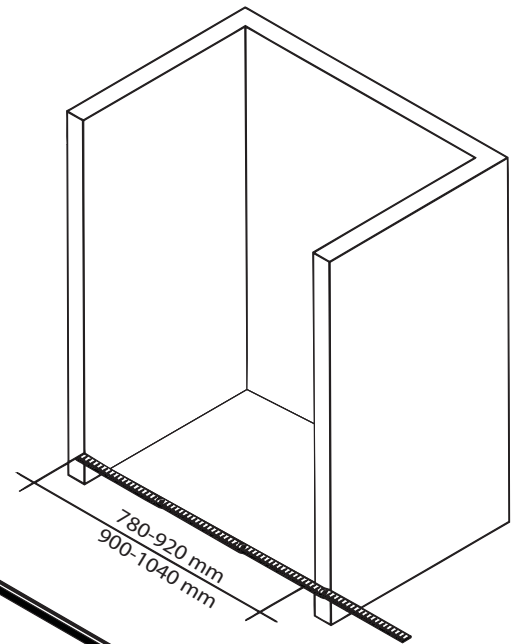

# SIGMA

The logo for GELCO, featuring a stylized 'G' composed of two horizontal bars, one orange and one blue, followed by the word 'GELCO' in a bold, blue, sans-serif font.

SG1216

SG1223

CE

---

GELCO s.r.o., Makovského 1341, 163 000 Praha 6

Ref.	Description	Qty
A1	8	8
B1	4x25mm 12	12
C1	2	2
D1	2	2
E1	4x10mm 8	8
F1	1	1
G1	4x12mm 2	2
H1	Ø3mm 1	1

1

2

3

4

5

6

7